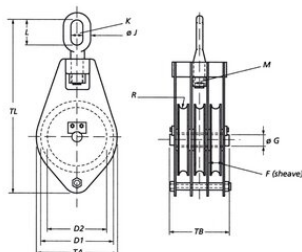

#### General:

- Up to 30 ton blocks standard supplied with swivel oval eye.
- Over 30 ton blocks standard supplied with swivel stud eye.
- Blocks can be supplied with swivel hook, swivel stud eye or swivel jaw on request.
- Standard supplied with bronze bearings. Other bearings available on request.
- Groove in sheave may be adjusted to other wire rope diameters on request.
- Blocks can be supplied with becket on request.

### Techninė informacija

| Produkto kodas | RDA<br>t | Lyno Ø<br>mm | Skriemulių kiekis | Svoris<br>kg |
|----------------|----------|--------------|-------------------|--------------|
| 424100400330   | 4        | 12           | 3                 | 17           |
| 424100600330   | 6        | 14           | 3                 | 28           |
| 424100800330   | 8        | 18           | 3                 | 46           |
| 424101000330   | 10       | 20           | 3                 | 69           |
| 424101200330   | 12       | 22           | 3                 | 99           |
| 424101600330   | 16       | 24           | 3                 | 120          |
| 424101600335   | 16       | 24           | 3                 | 157          |
| 424102000335   | 20       | 24           | 3                 | 143          |
| 424102000330   | 20       | 24           | 3                 | 184          |
| 424102500330   | 25       | 24           | 3                 | 170          |
| 424102500335   | 25       | 24           | 3                 | 198          |
| 424102500336   | 25       | 28           | 3                 | 220          |
| 424103000330   | 30       | 28           | 3                 | 215          |
| 424103000335   | 30       | 28           | 3                 | 255          |
| 424104000330   | 40       | 28           | 3                 | 250          |
| 424104000335   | 40       | 28           | 3                 | 295          |
| 424105000330   | 50       | 28           | 3                 | 335          |