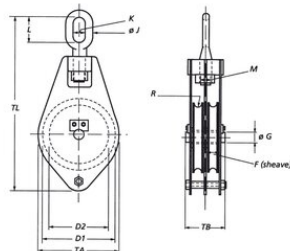

Samson 2-jų skriemulių blokas plieno lynui

Techninis eskizas

Techninė informacija

Produkto kodas	RDA t	Lyno Ø mm	Skriemulių kiekis	Svoris kg
424100150360	1,5	10	2	6
424100300360	3	12	2	11
424100400360	4	14	2	18
424100600360	6	18	2	32
424100800360	8	20	2	43
424101000360	10	22	2	74
424101200360	12	22	2	81
424101200365	12	24	2	102
424101600360	16	22	2	98
424101600365	16	24	2	126
424102000360	20	22	2	116
424102000365	20	24	2	146
424102500360	25	24	2	169
424102500365	25	28	2	190
424103000360	30	24	2	184
424103000365	30	28	2	204
424104000360	40	28	2	225