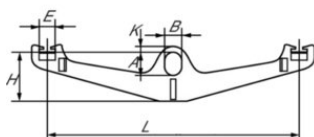

Best for:

- Crane lifting of big bags with four lifting loops
- Applications where available lifting height is limited

Not ideal for:

- Bags outside the 75 x 75 cm to 105 x 105 cm bottom size range

Product benefits

- Lifting eye positioned on the same level as sling supports, maximising usable lifting height and improving clearance under the crane
- Four integrated lifting supports align with the central lifting eye, promoting balanced load distribution during lifting
- Extra-thick, rounded sling supports reduce wear on bag loops and support longer service life
- The sling support design helps prevent unintentional sling disconnection during lifting operations
- Strong steel construction provides stable performance for repeated industrial handling tasks

... [Read more](#)

Žymėjimas: Atitinka standartą, CE žymėjimas, UKCA-marked
Standartas: EN 13155

Atsargos koeficientas: 4:1

Traversa didmaišiams kelti Powertex LBB

Techninis eskizas

Techninė informacija

Produkto kodas	RDA t	A mm	B mm	E mm	H mm	K mm	L mm	Svoris kg
6205LBB20	2	80	60	62	170	25	960	25