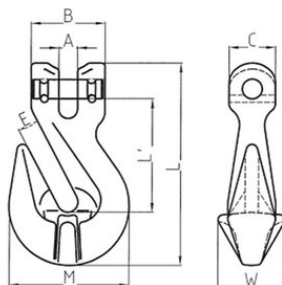

The POWERTEX Grab Hook with clevis is part of the Powertex G10 Lifting Sling Chain Components range. The Grab Hook is used for shortening lifting chains, and adding them to an assembly makes the lifting chain assembly much more versatile. It enables full WLL because the support wings prevent the lifting chain from deforming.

Available for 6 mm up to 22 mm chain and from WLL 1.4t up to WLL 19t.

Also available as Grab Hook with eye (GH) instead of the clevis connection.

Powerdex G10 Range benefits:

- 25% higher capacity compared to traditional Grade 8 components
- All POWERTEX G10 components are powder painted in luminous red
- Multi-functional master links and components are included in the range to allow quick and cost-effective assembly of chain slings
- The components meet EN 1677 part 1/2/3/4 +25% WLL
- Each forged component is crack detection tested, and samples are proof load tested.
- Each component is type tested in the factory and fatigue rated to 20,000 cycles at 1.5 times the WLL
- Full traceability through a batch number
- Replacement spare parts available
- All components are chromium 6 free

... [Read more](#)

Žymėjimas: Atitinka standartą

Standartas: EN 1677-1 (+ 25% WLL), AS 3776

Atsargos koeficientas: 4:1

Klasė: 10

Trumpinimo kablys GHC POWERTEX G10 (prie grandinės)

Techninis eskizas

Techninė informacija

Produkto kodas	Tipas	Grandinė diametras mm	RDA t	Ilgis mm	A mm	B mm	C mm	E mm	L mm	L' mm	M mm	W mm	Svoris kg
402300141380	GHC-6-10	6	1,4	77,3	7,5	32	18	8	44,5	77,3	46,5	25,5	0,22
402300251380	GHC-8-10	8	2,5	93	9,5	36	24	11	53	93	54	33,5	0,34
402300401380	GHC-10-10	10	4	127	12,5	46	29,5	13,5	73	127	72	42	0,82
402300671380	GHC-13-10	13	6,7	164	15	59	37	15	92	164	96	53,5	1,75
402301001380	GHC-16-10	16	10	188	18,5	70	46	19	103	188	115	74	2,88
402301601380	GHC-20-10	20	16	223	24	85	52	25	123	223	145	87	4,84
402301901380	GHC-22-10	22	19	260	27	100	61	27	141	260	159	90	8,3