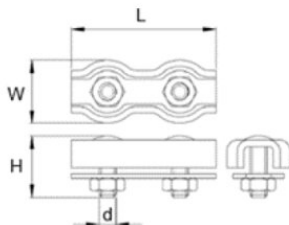

### Product benefits

- **Versatile application:** ideal for rigging static loads, the Powertex Wire Rope Clip Duplex PCD streamlines rigging tasks, making it an essential tool for various industrial applications. Note that it is not intended for lifting purposes.
- **Easy to use:** the clip offers a straightforward process for creating loops. Simply loop the steel wire rope around each side of the threaded bolt and secure the plate by tightening it with an appropriate spanner.
- **Compatibility:** particularly well-suited for use with 6x19 construction wire ropes, which are renowned for their flexibility, ensuring a secure and reliable connection.
- **Durable finish:** electro galvanized (Chrome 6 Free)
- **Marking:** each clip is clearly marked with its size, ensuring easy identification and selection for the appropriate wire rope diameter.

... [Read more](#)

**Material:** Carbon steel

**Marking:** Max rope size in mm

**Finish:** Electro-galvanized

**Warning:** Not for lifting!

### Technical data

| Part code    | Code  | Rope Ø range mm | L mm | W mm | H mm | d mm | Weight kg/100pc |
|--------------|-------|-----------------|------|------|------|------|-----------------|
| 121200200400 | PCD-2 | 2               | 30   | 12,5 | 16   | M4   | 0.9             |
| 121200300400 | PCD-3 | 3               | 35   | 15,5 | 15   | M4   | 1.4             |
| 121200400400 | PCD-4 | 4               | 40   | 18   | 16,8 | M5   | 2.5             |
| 121200500400 | PCD-5 | 5               | 50   | 20,5 | 17   | M5   | 3.4             |
| 121200600400 | PCD-6 | 6               | 60   | 25,2 | 19,8 | M6   | 5               |