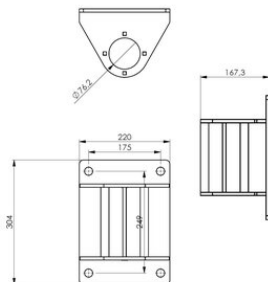

### Technical data

Part code	Code	Weight kg
609777001844	WSSD	7.6