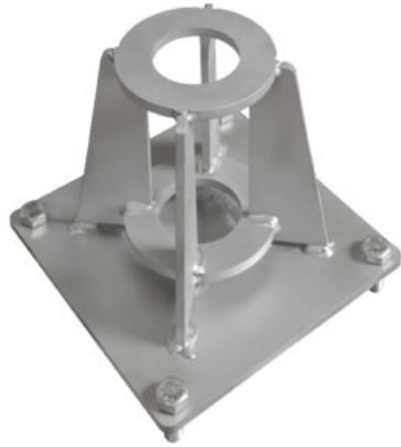

Floor Socket for Gebuwin Swivel Davit Cranes, Zinc Plated

Product information

Floor socket with zinc plating, suitable for Gebuwin Swivel Davit cranes SD.

Material: Steel
Finish: Galvanized

Part code	Weight kg	Delivery time
609777001847	8.5	20