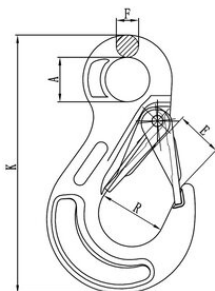

### Product information

Hook is equipped with spring loaded safety latch.

... [Read more](#)

---

**Material:** Steel

**Marking:** According to standard, CE-marked

**Temperature range:** -40 - (+)200°C / 400°C = WLL 75%

## Eye sling hook with latch, grade 80

### Technical data

Part code	WLL ton	EWL mm	For chain Ø mm	K mm	E mm	F mm	R mm	A mm	Weight kg
401300110680	1.12	76	6	116	20,5	10	30	20	0.3
401300200680	2	90	7/8	141,5	26	12	38,5	25	0.4
401300320680	3.15	117	10	173,5	26	12	38,5	34,5	0.9
401300530680	5.3	152	13	217,5	39	19	55	43	1.7
401300800680	8	178	16	252	43	25	64	50	3.2
401301250680	12.5	226	20	305	56,5	26	87	61	5.8
401301500680	15	249	22	344	61	30	97,5	68	8.5
401302120680	21.2	284	26	392,5	77	38	112,5	63	13
401303150680	31.5	346	32	480	102	37	112	88	17

### SPARE PARTS

There are two different hook models in the range; check the information on the hook.